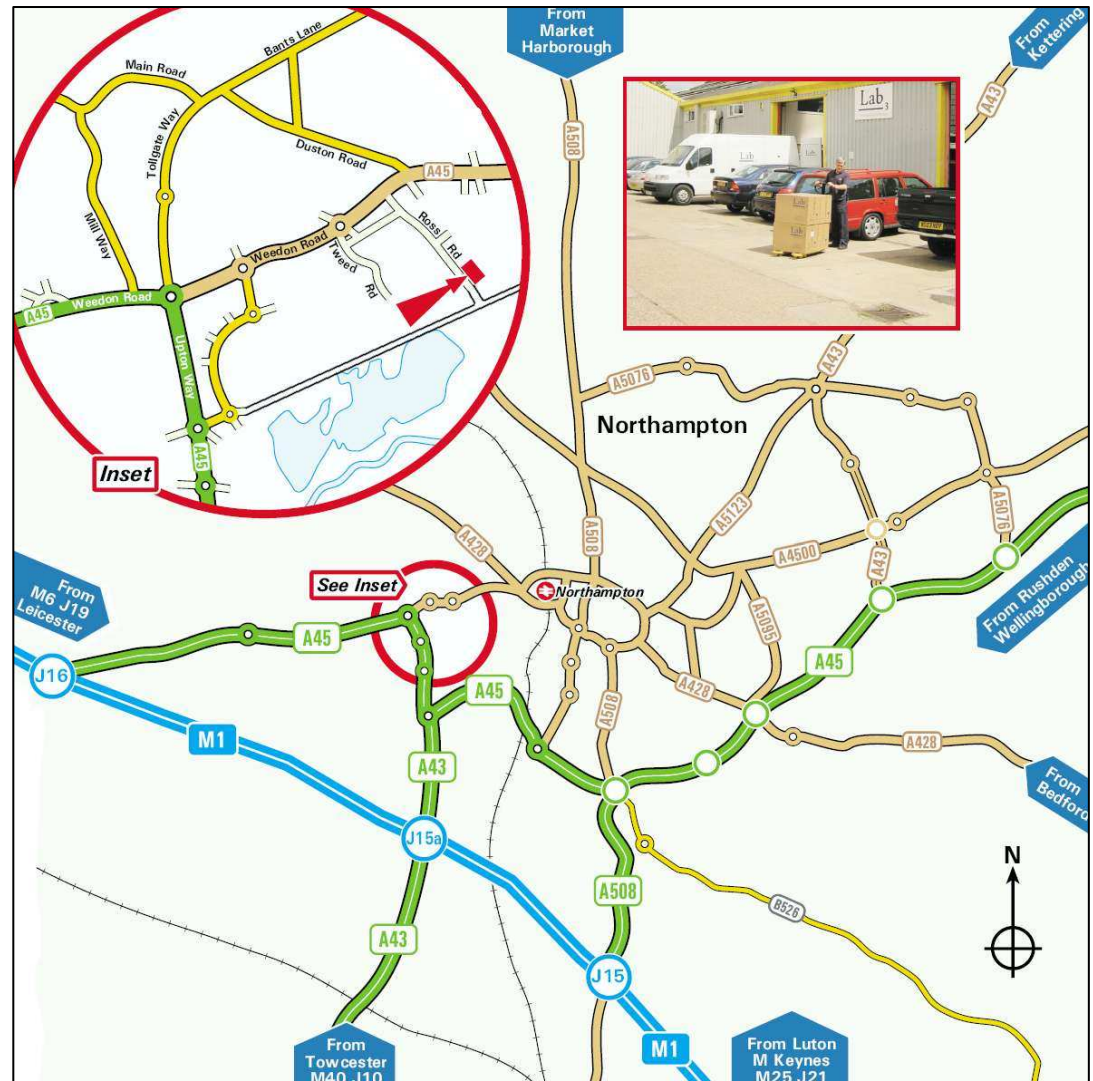

#### From the M1 Northbound

- Leave the M1 J15a and join the A43 towards Northampton following the signs towards Sixfields.
- Turn right at roundabout (next to TGI Fridays) following the signs for the Saints Rugby supporters car park
- Carry on this carriageway with the football stadium on your left and take the left turn signed for Ross Road Industrial estate. Lab3 Ltd is located half way up the road on the right hand side.

#### From the M1 Southbound

- Leave the M1 at J16 and join the A45 towards Northampton Following the signs to Sixfields.
- After passing through traffic lights take a right signed A43 Oxford & Towcester.
- Turn left at the roundabout (next to TGI Fridays) following the signs for the Saints Rugby supporter car park
- Carry on this carriageway with the football stadium on your left and take the left turn signed for Ross Road Industrial estate. Lab3 Ltd is located half way up the road on the right hand side

**PLEASE NOTE:** The old entrance via the North end of Ross Road is now closed. All access now from the new south entrance. These directions reflect this change.