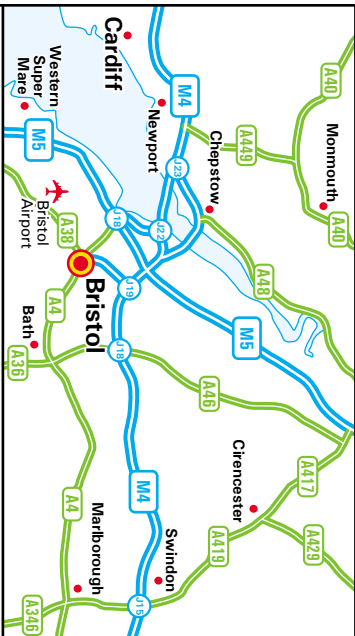

Lab 3 Ltd
 Service Office
 1 Dragon Court
 Crofts End Road
 St. George
 Bristol BS5 7XX
 Telephone: 0870 126 0333
 Facsimile: 0870 126 0349
 Email: service@lab3.co.uk
 Website: www.lab3.co.uk

- From the M4**
- Leave the M4 at junction 19 and join the M32 towards Bristol.
 - Leave the M32 at junction 2 and at the roundabout at the bottom of the sliproad, take the first left onto the B4469.
 - Turn left onto the A432 (Fishponds Road).
 - Turn right onto the B4469 (Royate Hill), then turn third left onto Rose Green Road.
 - Turn right onto Crofts End Road, then turn right again into Dragon Court.
 - Take the first turning on the left, we are located on the left-hand side.
- By Train**
- Bristol Temple Meads is served by trains from London Paddington, Swindon and Bath
 - Taxis are available outside the station.
 - For further information about train times and fares, please telephone National Rail Enquiries Line on 08457 48 49 50, or check the Railtrack website on www.railtrack.co.uk.